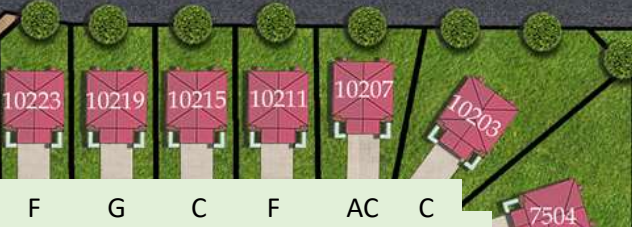

# MAGNOLIA VILLAGE

STILLHOUSE HOLLOW

TULIPWOOD RUN

MAGNOLIA VILLAGE

BRIARWOOD PASS

MAGNOLIA PASS

## ELEVATION NAME

- F = Farmhouse
- G = Georgian
- C = Craftsman
- AC = American Colonial

## FLOOR PLANS

- Sydney  
1,357 sq ft per side
- Denman  
1,505 sq ft per side

## LOT PREMIUMS

- ★ = \$4K Lot Premium
- ★ = \$2K Lot Premium

LOOP 1604