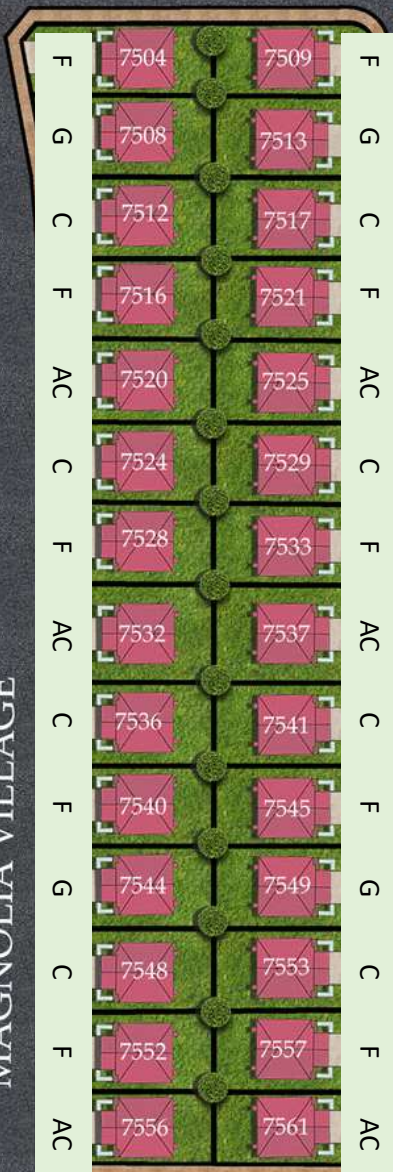

# MAGNOLIA VILLAGE

STILLHOUSE HOLLOW

TULIPWOOD RUN

MAGNOLIA VILLAGE

BRIARWOOD PASS

MAGNOLIA PASS

## ELEVATION NAME

- F = Farmhouse
- G = Georgian
- C = Craftsman
- AC = American Colonial

## FLOOR PLANS

- Sydney  
1,357 sq ft per side
- Denman  
1,505 sq ft per side

## LOT PREMIUMS

- ★ = \$4K Lot Premium
- ★ = \$2K Lot Premium

LOOP 1604