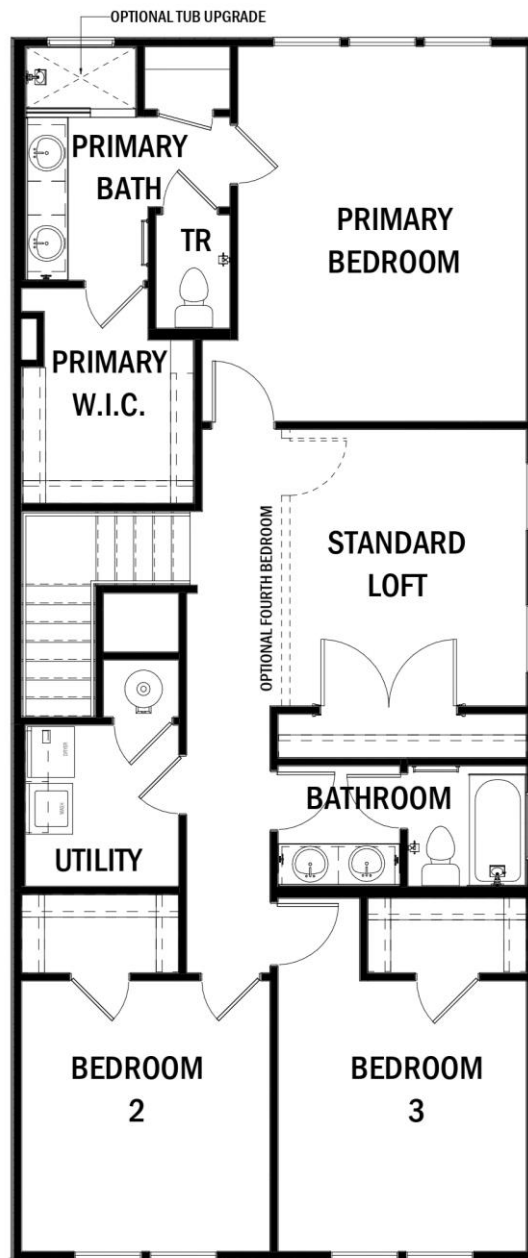

ROSEMONT HEIGHTS

The Cooper

Approximately 2,056 square feet | 2-Story | 3-4 Bedrooms
2.5 Baths | Covered Patio | Luxury Townhome

Georgian

American Colonial

Farmhouse B

ROSEHAVEN
— HOMES —

Rosehaven.us
210-444-2040
sales@rosehaven.us

ROSEMONT HEIGHTS

The Cooper

1st Floor

2nd Floor