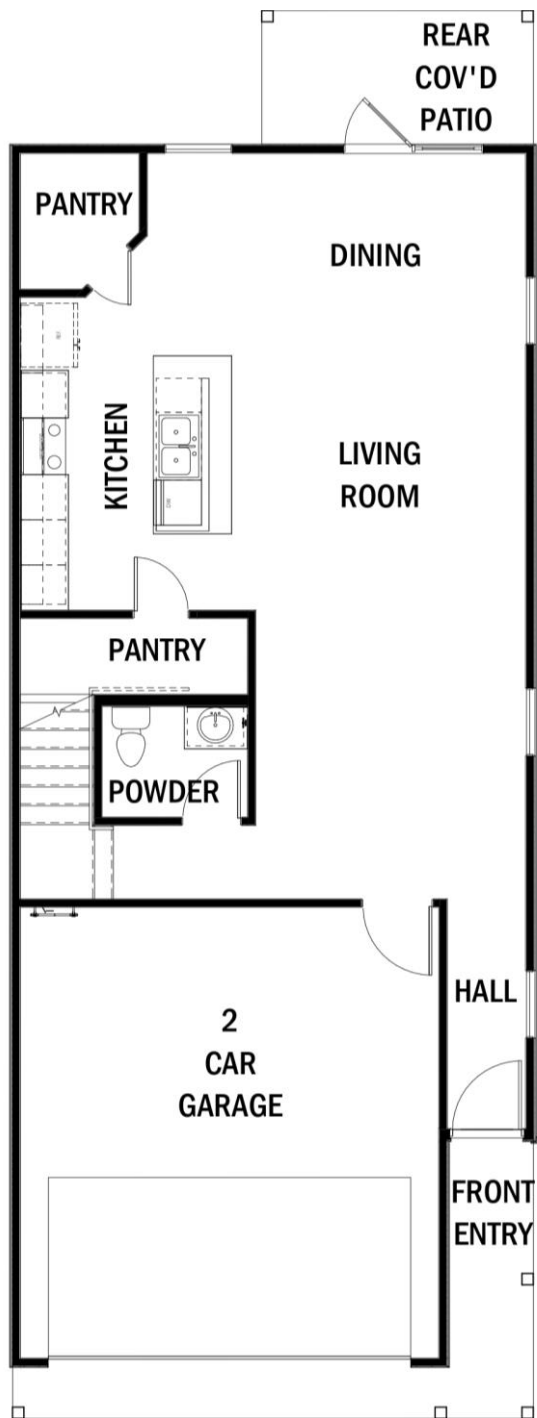

ROSEMONT HEIGHTS

The Cooper

Approximately 2,056 square feet | 2-Story | 3-4 Bedrooms
2.5 Baths | Covered Patio | Luxury Townhome

Georgian

American Colonial

Farmhouse B

ROSEHAVEN
— HOMES —

Rosehaven.us
210-444-2040
sales@rosehaven.us

ROSEMONT HEIGHTS

The Cooper

1st Floor

2nd Floor