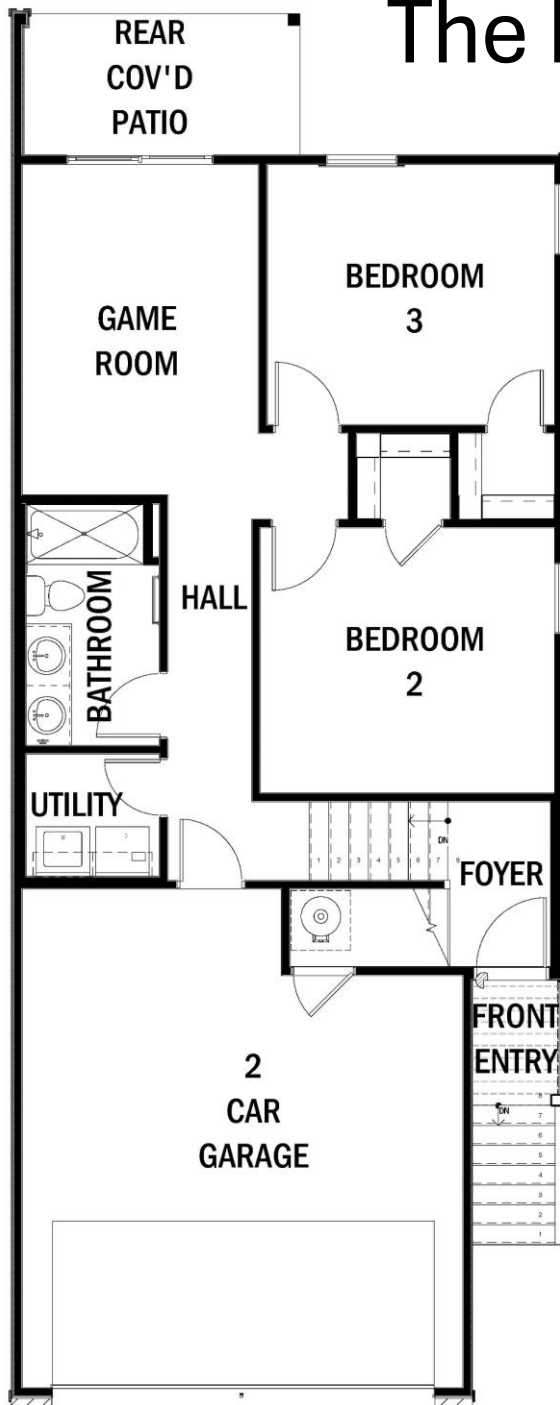

ROSEMONT HEIGHTS

The Langdon

Approximately 1,818 square feet | 2-Story | 3 Bedrooms
2.5 Baths | Covered Patio | Luxury Townhome

Georgian
Elevation

Farmhouse B
Elevation

ROSEHAVEN
— HOMES —

Rosehaven.us
210-444-2040
sales@rosehaven.us

ROSEMONT HEIGHTS

The Langdon

1st Floor

2nd Floor