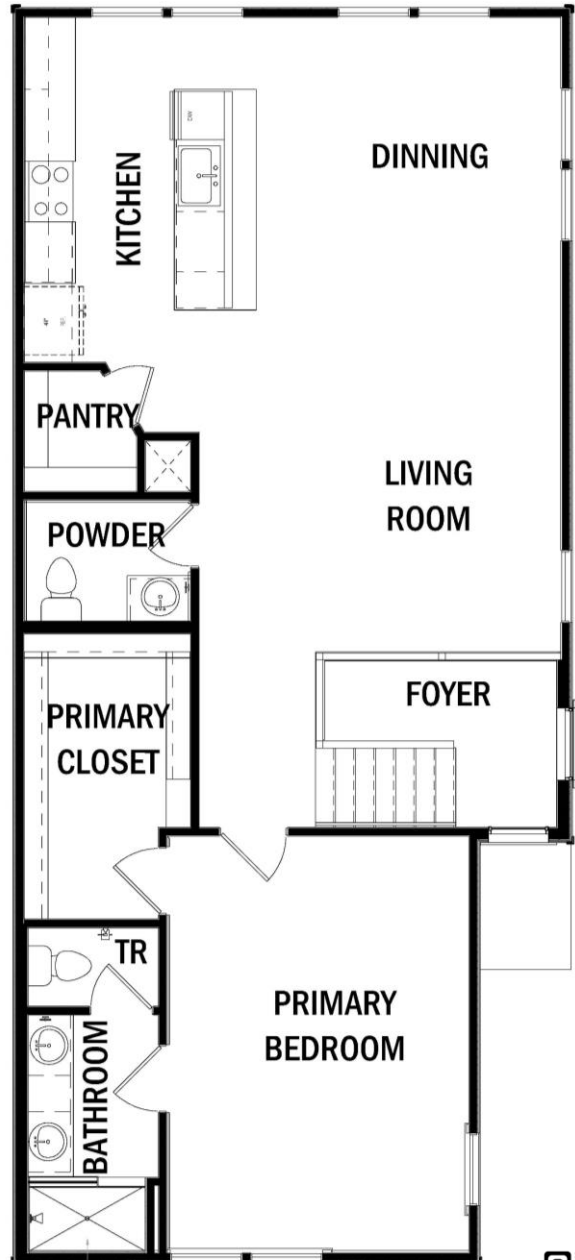

ROSEMONT HEIGHTS

The Palmer

Approximately 1,818 square feet | 2-Story | 3 Bedrooms
2.5 Baths | Covered Patio | Luxury Townhome

American Colonial

Farmhouse A

Farmhouse B

ROSEHAVEN
— HOMES —

Rosehaven.us
210-444-2040
sales@rosehaven.us

ROSEMONT HEIGHTS

The Palmer

1st Floor

2nd Floor