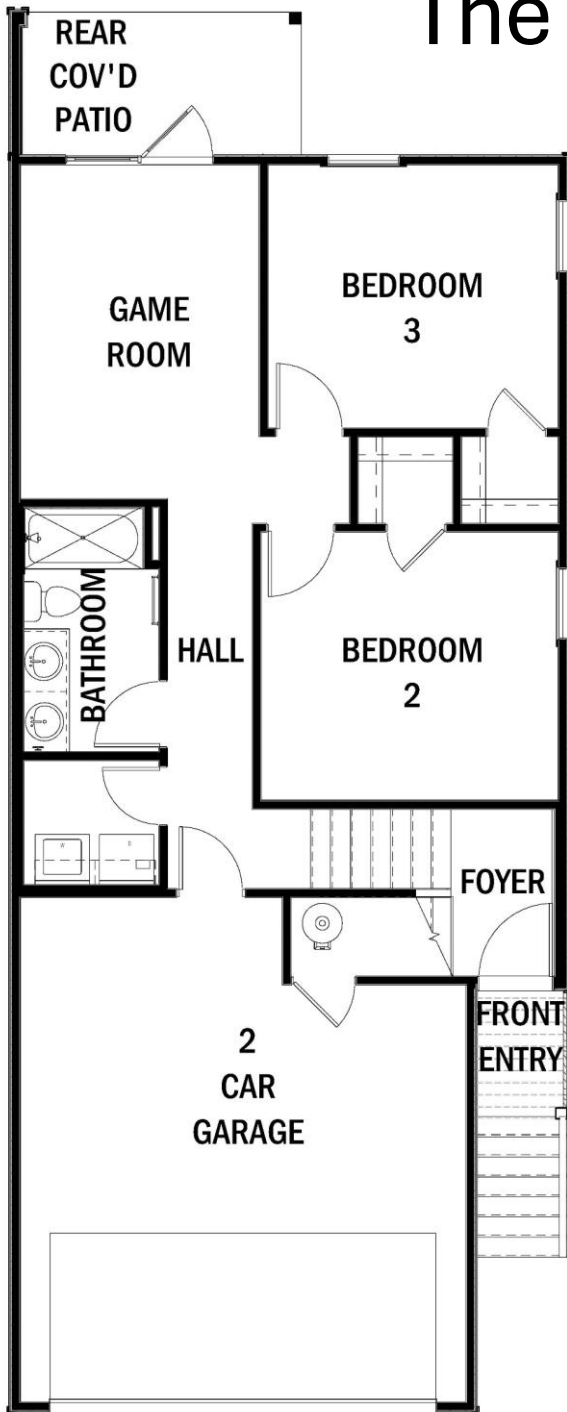

ROSEMONT HEIGHTS

The Palmer

Approximately 1,818 square feet | 2-Story | 3 Bedrooms
2.5 Baths | Covered Patio | Luxury Townhome

American Colonial

Farmhouse A

Farmhouse B

ROSEHAVEN
— HOMES —

Rosehaven.us
210-444-2040
sales@rosehaven.us

ROSEMONT HEIGHTS

The Palmer

1st Floor

2nd Floor