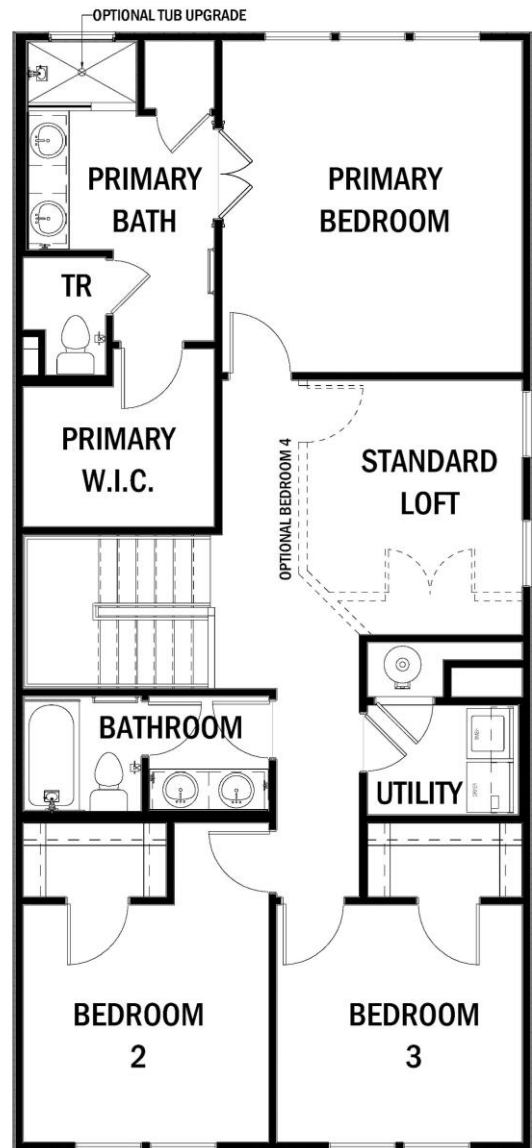

# ROSEMONT HEIGHTS

## The Osborne

Approximately 1,866 square feet | 2-Story | 3-4 Bedrooms  
2.5 Baths | Covered Patio | Luxury Townhome

American Colonial B

Farmhouse B

Craftsman

ROSEHAVEN  
— HOMES —

Rosehaven.us  
210-444-2040  
[sales@rosehaven.us](mailto:sales@rosehaven.us)

## The Osborne

1st Floor

2nd Floor