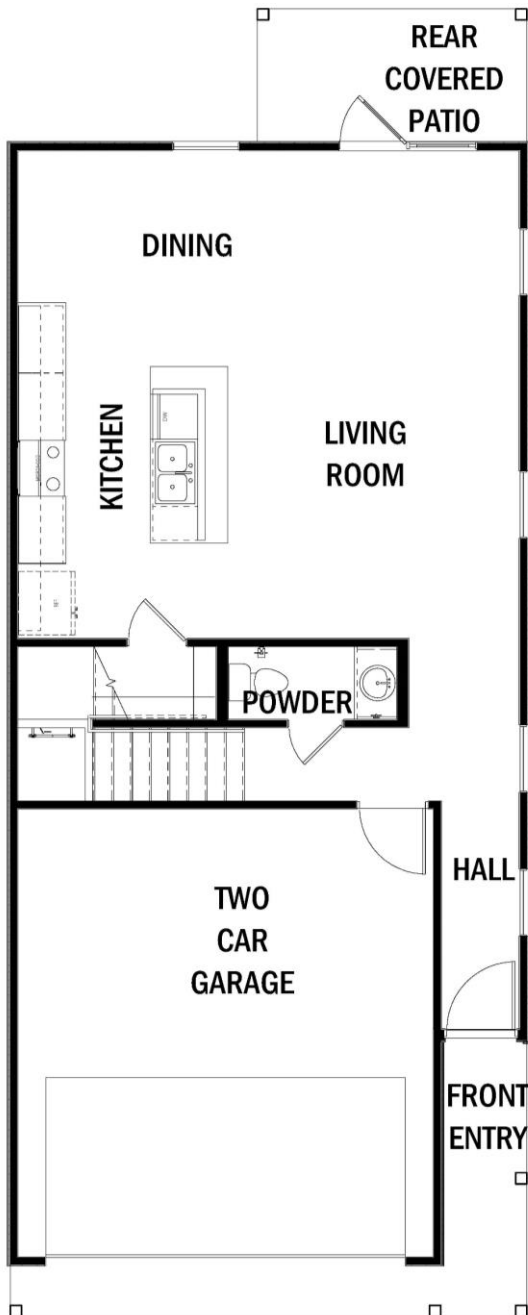

# ROSEMONT HEIGHTS

## The Osborne

Approximately 1,866 square feet | 2-Story | 3-4 Bedrooms  
2.5 Baths | Covered Patio | Luxury Townhome

American Colonial B

Farmhouse B

Craftsman

ROSEHAVEN  
— HOMES —

Rosehaven.us  
210-444-2040  
[sales@rosehaven.us](mailto:sales@rosehaven.us)

## The Osborne

1st Floor

2nd Floor